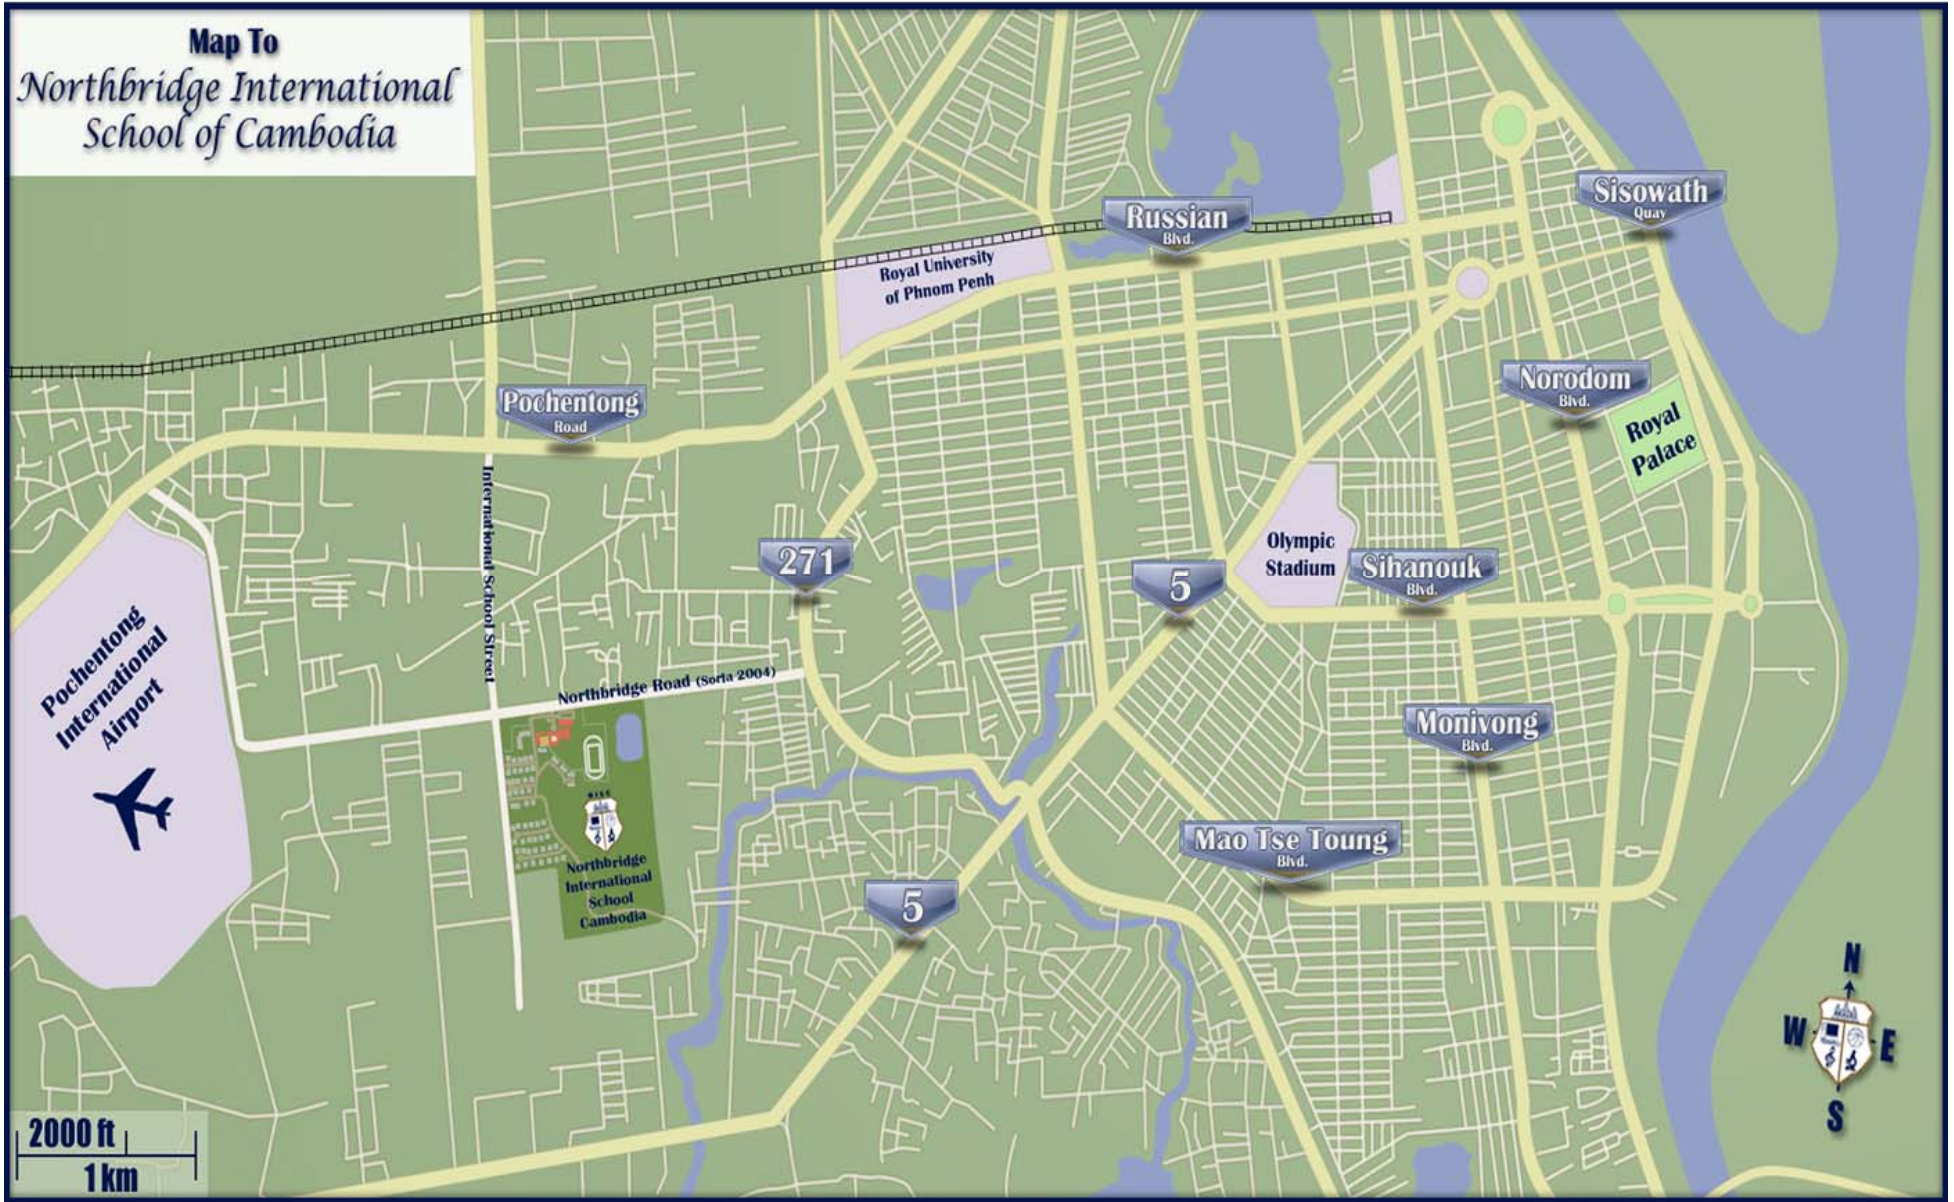

Map To
*Northbridge International
School of Cambodia*

NORTHBRIDGE INTERNATIONAL SCHOOL CAMBODIA

P.O. Box 2042, Phnom Penh 3, Cambodia Phone: (855) 23 886-000 / -006 Fax: (855) 23 886-009
E-mail: info@niscambodia.com Website: www.niscambodia.com